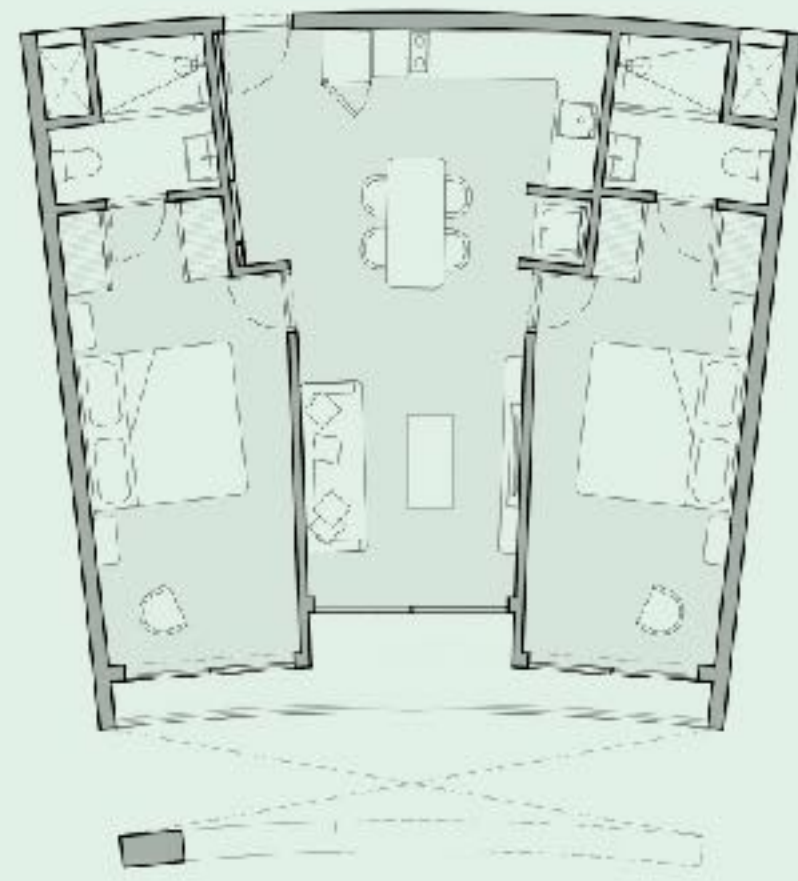

COKO

TULUM JUNGLE LIVING

FLOOR PLANS | STUDIOS, 1 & 2 BDR CONDOS

Floor Plans

1st Level

Floor Plans

1st LEVEL | CENOTE VIEW

Two-bedroom

One-bedroom

One-bedroom corner

*All floor plans and images are for illustrative purposes and may change without prior notice.

Floor Plans

1st LEVEL | JUNGLE VIEW

Studio

Two-bedroom corner

*All floor plans and images are for illustrative purposes and may change without prior notice.

Floor Plans

2nd & 3rd Level

Floor Plans

2nd & 3rd LEVEL | CENOTE VIEW

Two-bedroom

One-bedroom

One-bedroom corner

*All floor plans and images are for illustrative purposes and may change without prior notice.

Floor Plans

2nd & 3rd Level | JUNGLE VIEW

Studio

Two-bedroom corner

*All floor plans and images are for illustrative purposes and may change without prior notice.

Floor Plans

4th Level

Floor Plans