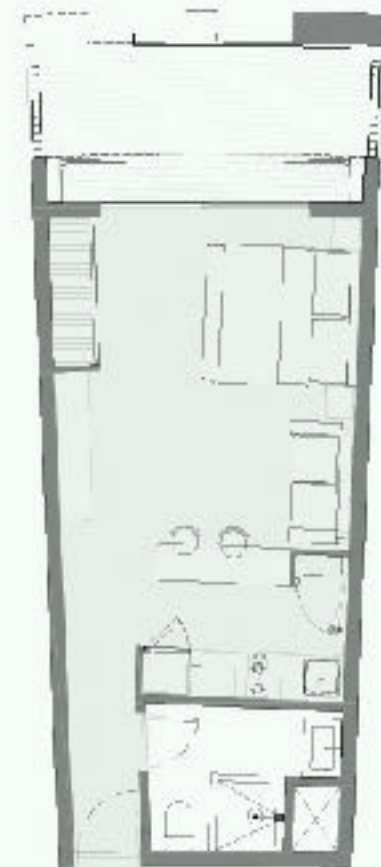

COKO

TULUM JUNGLE LIVING

FLOOR PLANS | STUDIOS, 1 & 2 BDR CONDOS

Floor Plans

1st Level

Floor Plans

1st LEVEL | CENOTE VIEW

Two-bedroom

One-bedroom

One-bedroom corner

*All floor plans and images are for illustrative purposes and may change without prior notice.

Floor Plans

1st LEVEL | JUNGLE VIEW

Studio

Two-bedroom corner

*All floor plans and images are for illustrative purposes and may change without prior notice.

Floor Plans

2nd & 3rd Level

Floor Plans

2nd & 3rd LEVEL | CENOTE VIEW

Two-bedroom

One-bedroom

One-bedroom corner

*All floor plans and images are for illustrative purposes and may change without prior notice.

Floor Plans

2nd & 3rd Level | JUNGLE VIEW

Studio

Two-bedroom corner

*All floor plans and images are for illustrative purposes and may change without prior notice.

Floor Plans

4th Level

Floor Plans