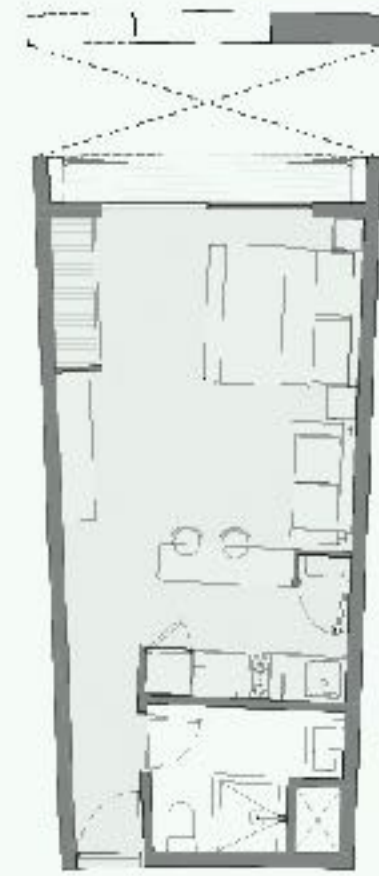

COKO

TULUM JUNGLE LIVING

FLOOR PLANS | STUDIOS, 1 & 2 BDR CONDOS

Floor Plans

1st Level

Floor Plans

1st LEVEL | CENOTE VIEW

Two-bedroom

One-bedroom

One-bedroom corner

*All floor plans and images are for illustrative purposes and may change without prior notice.

Floor Plans

1st LEVEL | JUNGLE VIEW

Studio

Two-bedroom corner

*All floor plans and images are for illustrative purposes and may change without prior notice.

Floor Plans

2nd & 3rd Level

Floor Plans

2nd & 3rd LEVEL | CENOTE VIEW

Two-bedroom

One-bedroom

One-bedroom corner

*All floor plans and images are for illustrative purposes and may change without prior notice.

Floor Plans

2nd & 3rd Level | JUNGLE VIEW

Studio

Two-bedroom corner

*All floor plans and images are for illustrative purposes and may change without prior notice.

Floor Plans

4th Level

Floor Plans