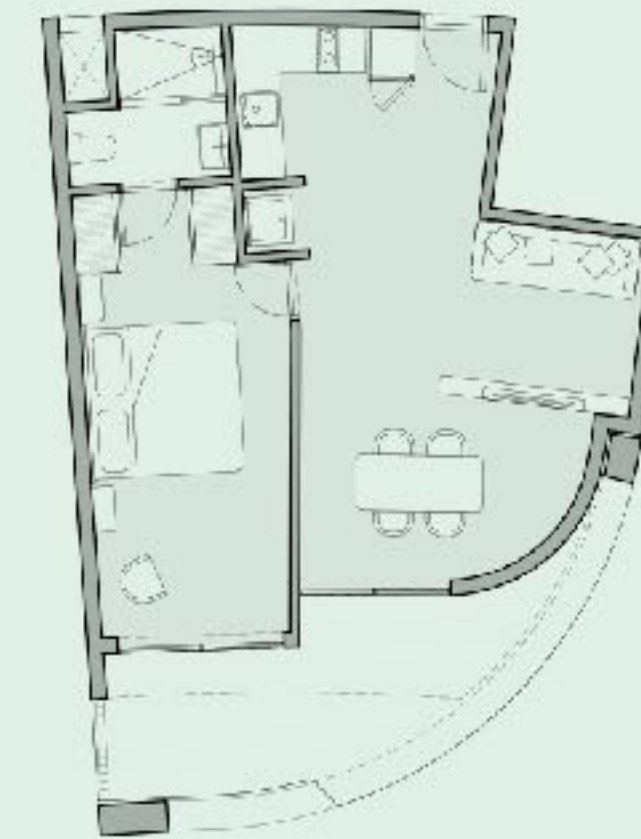

COKO

TULUM JUNGLE LIVING

FLOOR PLANS | STUDIOS, 1 & 2 BDR CONDOS

Floor Plans

1st Level

Floor Plans

1st LEVEL | CENOTE VIEW

Two-bedroom

One-bedroom

One-bedroom corner

*All floor plans and images are for illustrative purposes and may change without prior notice.

Floor Plans

1st LEVEL | JUNGLE VIEW

Studio

Two-bedroom corner

*All floor plans and images are for illustrative purposes and may change without prior notice.

Floor Plans

2nd & 3rd Level

Floor Plans

2nd & 3rd LEVEL | CENOTE VIEW

Two-bedroom

One-bedroom

One-bedroom corner

*All floor plans and images are for illustrative purposes and may change without prior notice.

Floor Plans

2nd & 3rd Level | JUNGLE VIEW

Studio

Two-bedroom corner

*All floor plans and images are for illustrative purposes and may change without prior notice.

Floor Plans

4th Level

Floor Plans